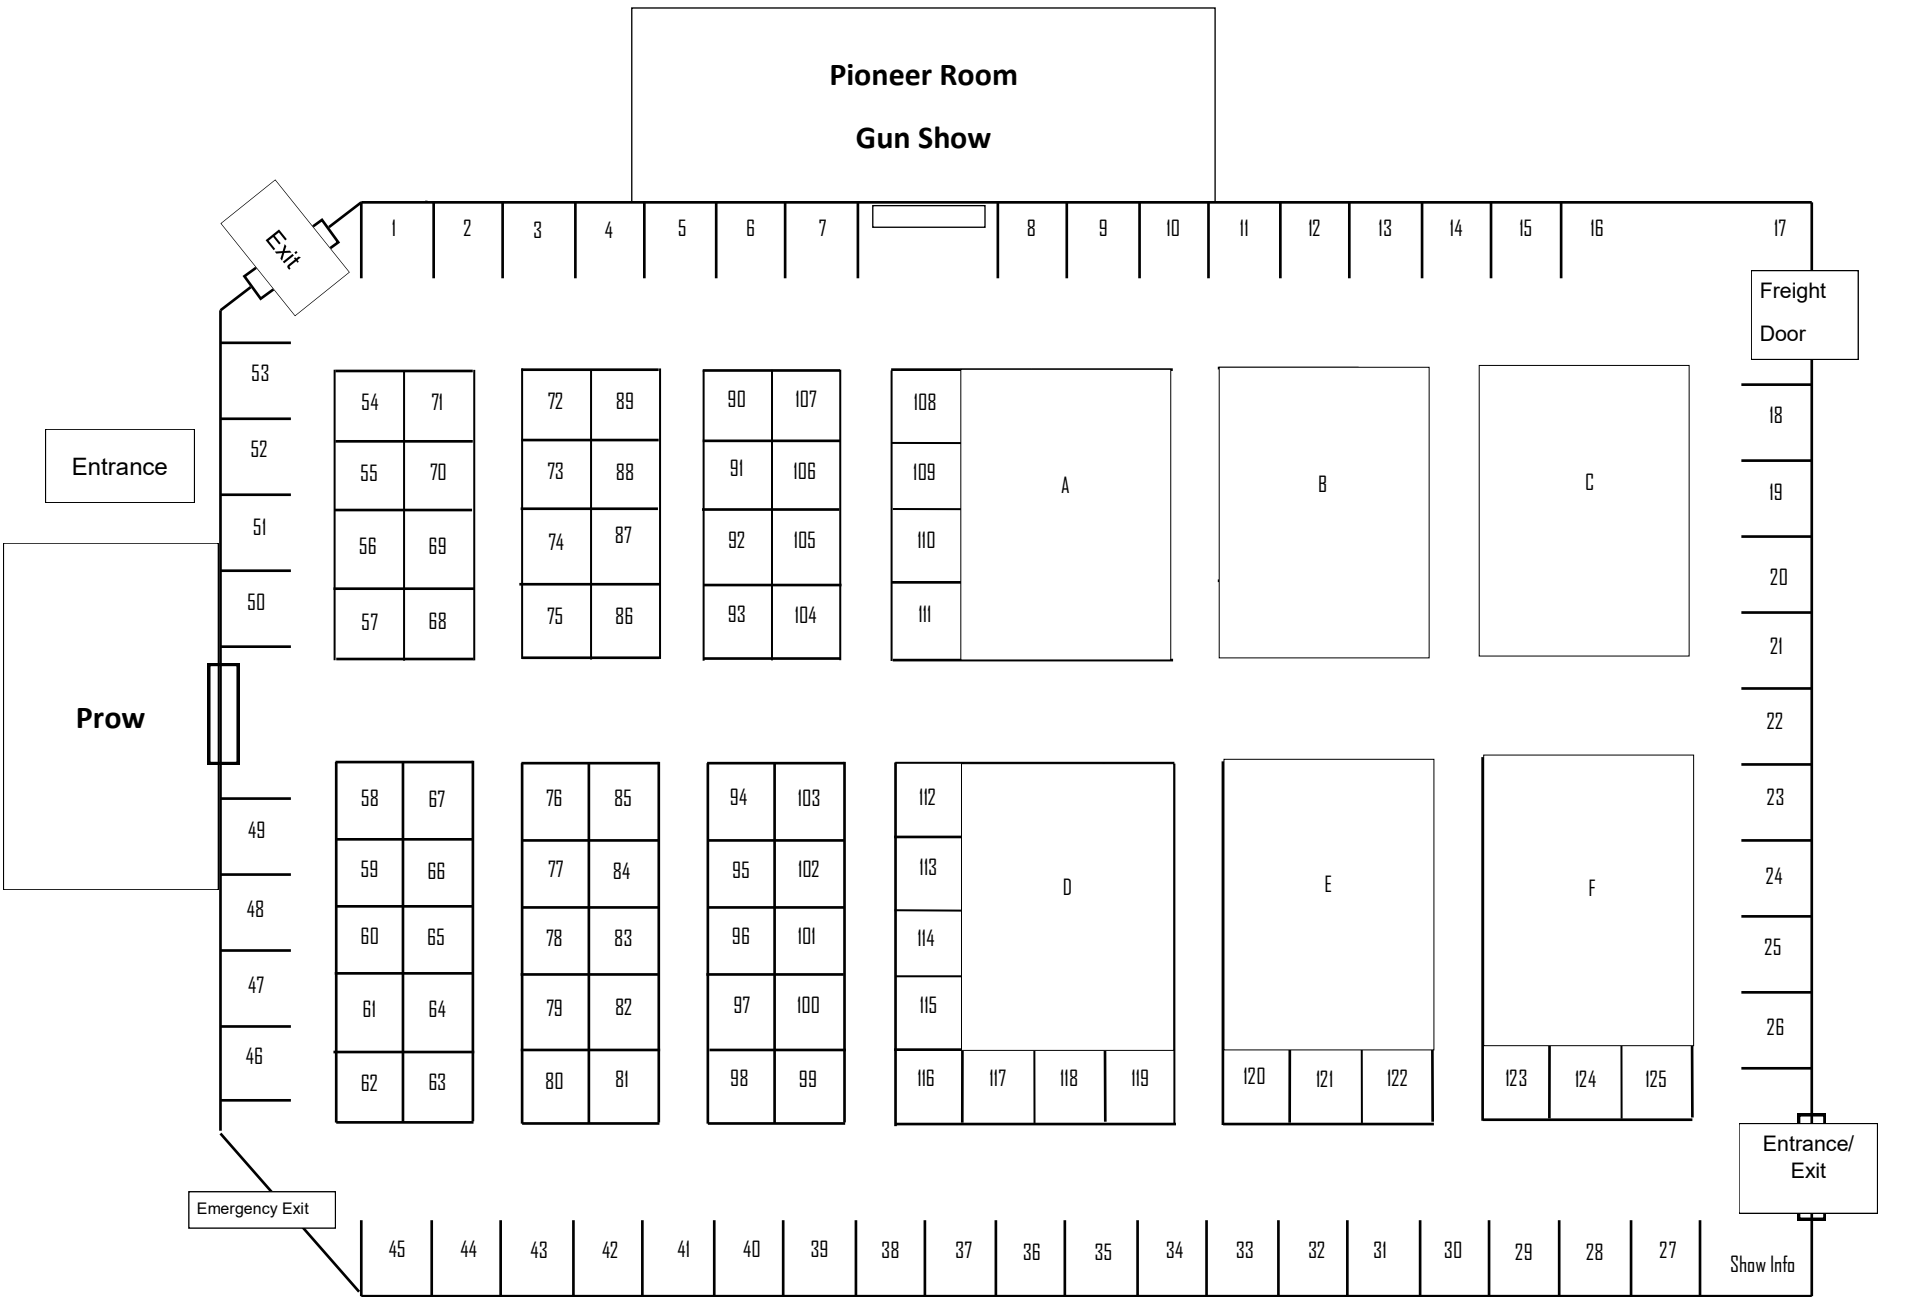

Outdoor Show Layout Map

Carlson Center Layout