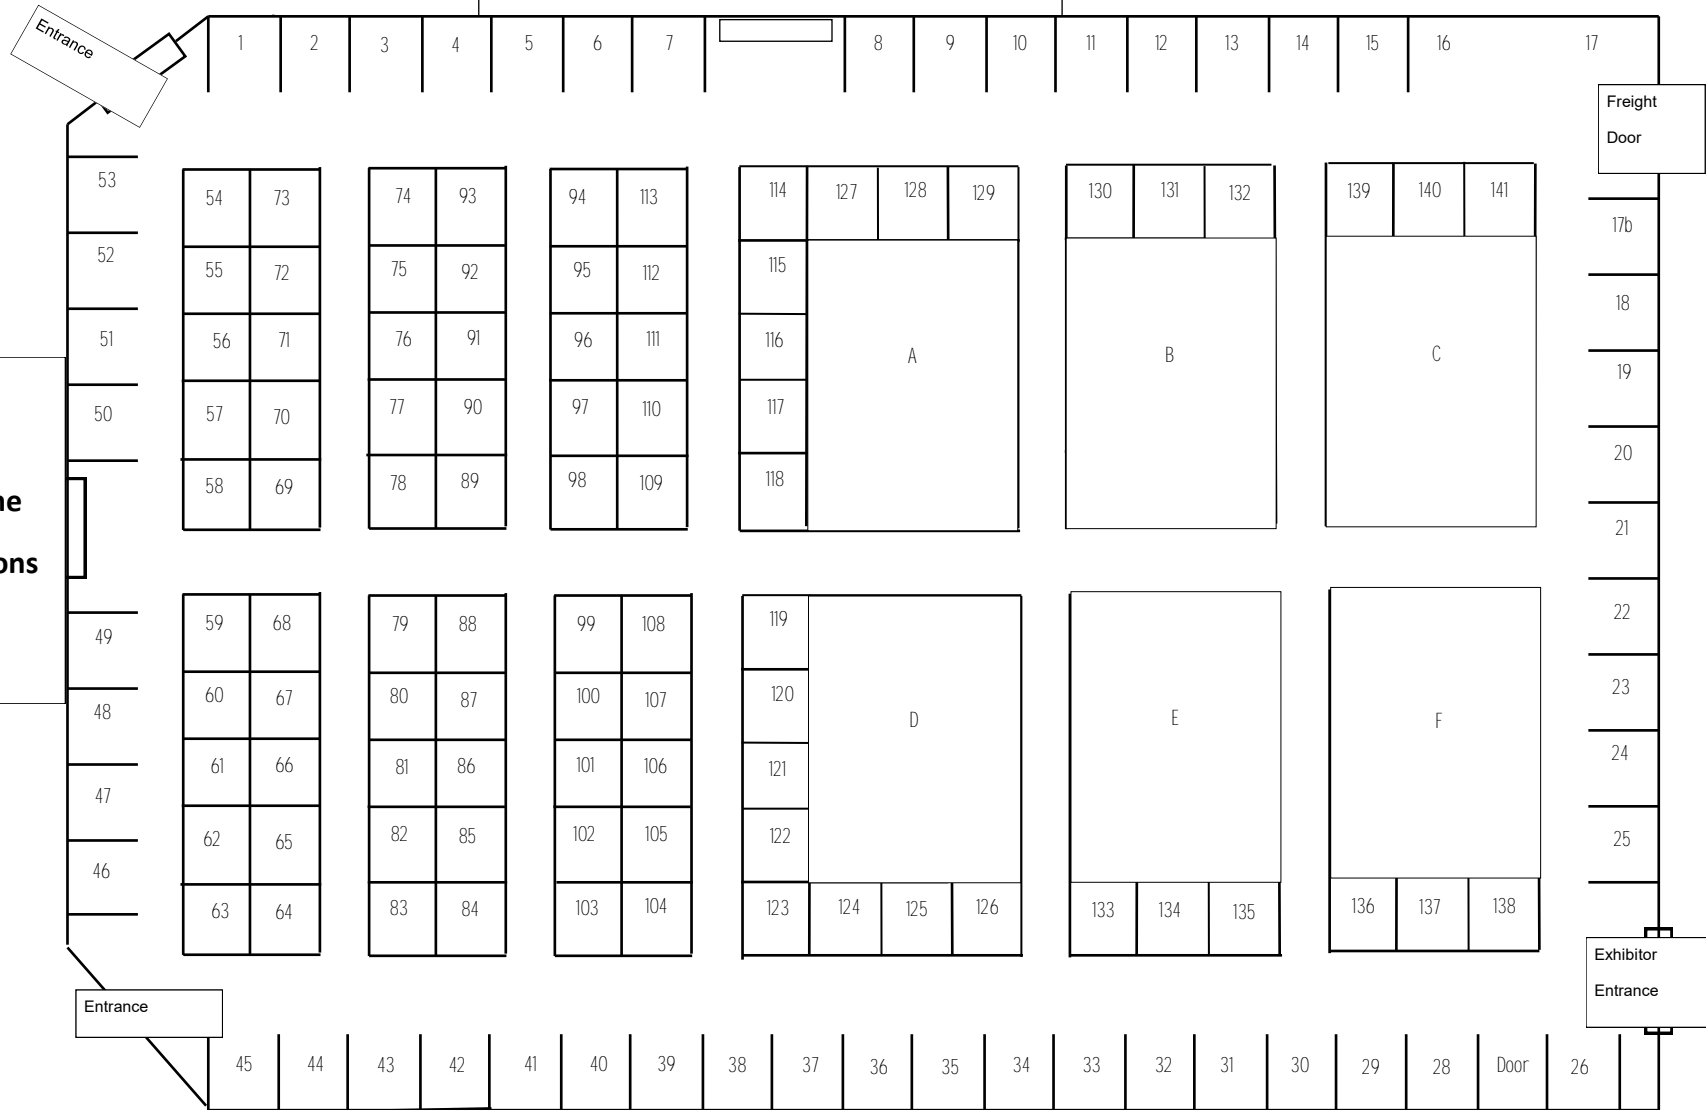

Pioneer Room

Gun Show

Carlson Center Layout